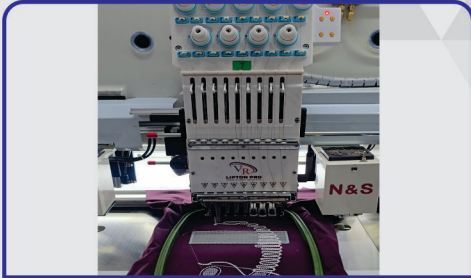

ओरीजन मशीन की पहेंचान

**BELIEVES IN
GROWING
TOGETHER**

LIPTON PRO

**COMPUTERIZED EMBROIDERY MACHINES
LASER CUTTING & MARKING MACHINES**

LIPTON PRO
EMBROIDERY MACHINE

LIPTON PRO
EMBROIDERY MACHINE

TECHNOLOGY MAKES MACHINES PERFECT

TUFTING KOREAN

TAPING MIX MACHINE

RAYNEN COMPUTER 10 YEAR WARRANTY

CODING TWIN SEQUENCE

8 SEQUENCE

8 STATION AUTOMATIC BOBBIN CHANGER

WIFI COMPUTER

MIX CHENILLE MACHINE

NEW TECHLONOGY BODY

BEAD DEVICE

MIX CHENILLE HIGH SPEED MACHINE

VR TECHNOLOGY

TM

LIPTON PRO
EMBROIDERY MACHINE

TECHNOLOGY MAKES MACHINES PERFECT

LIPTON PRO EMBROIDERY MACHINE

1200 RPM

1500 RPM

**Real
High Speed**

COMPUTERIZED EMBROIDERY MACHINE PRESSURE FOOT DRIVEN BY MOTOR

Head Off. Ahmedabad.

Shop No. G-28, Nilkanth Avenue, 2nd Floor, Near Palm Hotel,
Ring Road, B/h. National Handloom, Nikol-Odhav Road,
Ahmedabad-382350.