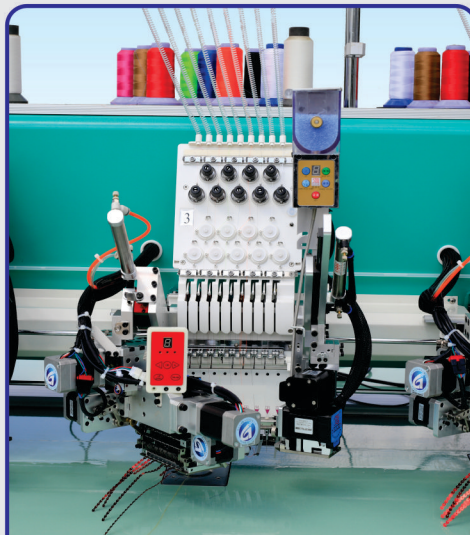

ओरीजन मशीन की पहेंचान

**BELIEVES IN
GROWING
TOGETHER**

LIPTON PRO

**COMPUTERIZED EMBROIDERY MACHINES
LASER CUTTING & MARKING MACHINES**

LIPTON PRO
EMBROIDERY MACHINE

LIPTON PRO
EMBROIDERY MACHINE

TECHNOLOGY MAKES MACHINES PERFECT

TUFTING KOREAN

TAPING MIX MACHINE

RAYNEN COMPUTER 10 YEAR WARRANTY

CODING TWIN SEQUENCE

8 SEQUENCE

8 STATION AUTOMATIC BOBBIN CHANGER

WIFI COMPUTER

MIX CHENILLE MACHINE

NEW TECHLONOGY BODY

BEAD DEVICE

MIX CHENILLE HIGH SPEED MACHINE

VR TECHNOLOGY

TM

LIPTON PRO
EMBROIDERY MACHINE

TECHNOLOGY MAKES MACHINES PERFECT

LIPTON PRO EMBROIDERY MACHINE

1200 RPM

1500 RPM

**Real
High Speed**

COMPUTERIZED EMBROIDERY MACHINE PRESSURE FOOT DRIVEN BY MOTOR

Head Off. Ahmedabad.

Shop No. G-28, Nilkanth Avenue, 2nd Floor, Near Palm Hotel,
Ring Road, B/h. National Handloom, Nikol-Odhav Road,
Ahmedabad-382350.