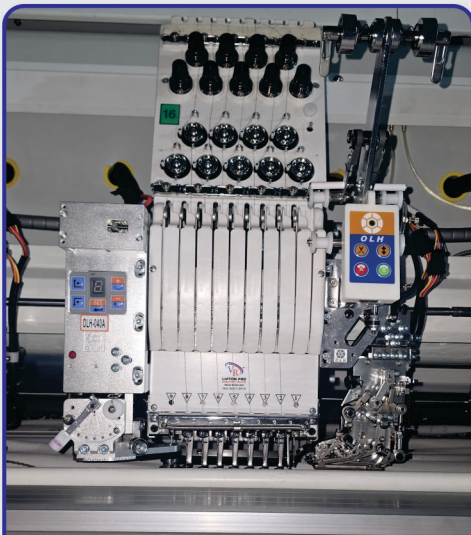

CODING TWIN SEQUENCE