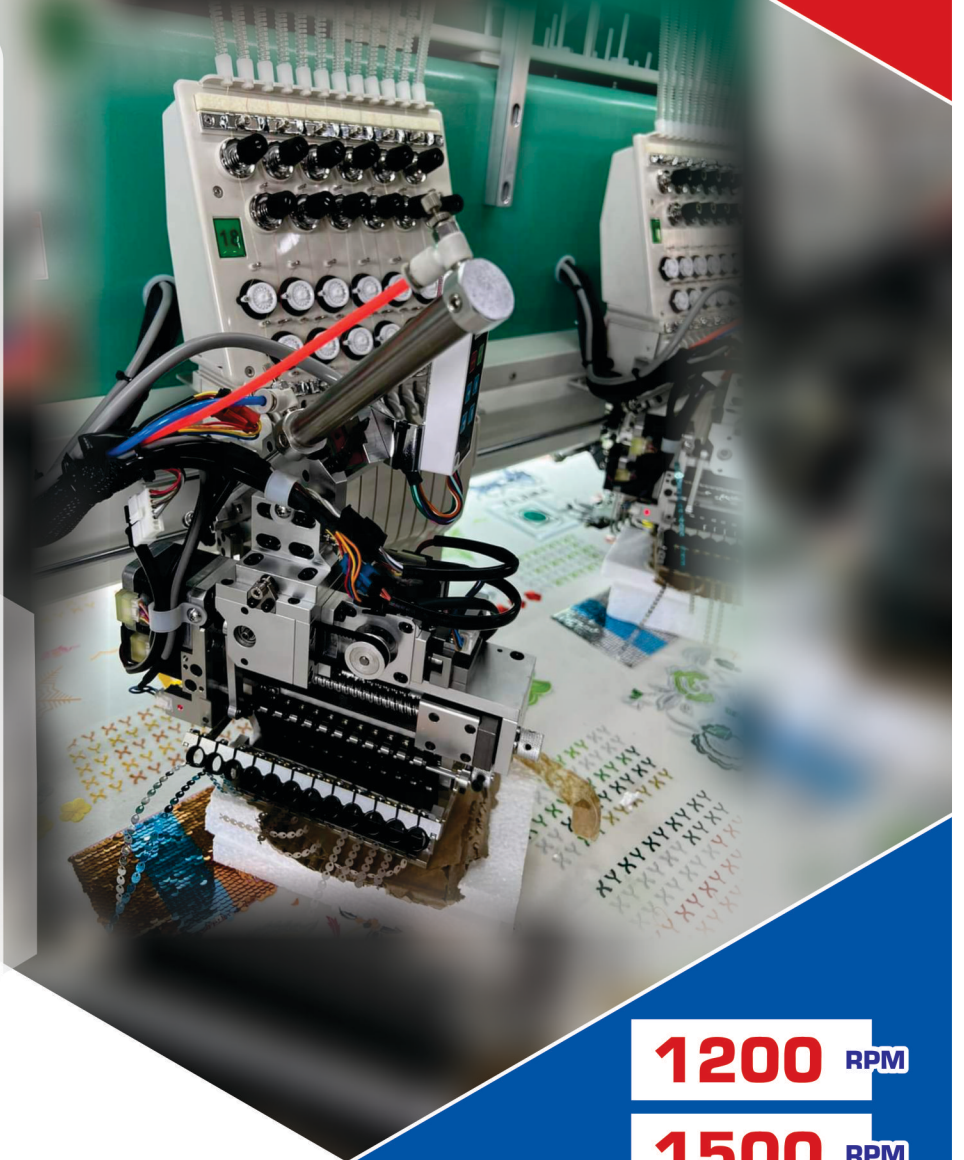

ओरीजन मशीन की पहेंचान

**BELIEVES IN
GROWING
TOGETHER**

LIPTON PRO

**COMPUTERIZED EMBROIDERY MACHINES
LASER CUTTING & MARKING MACHINES**

LIPTON PRO
EMBROIDERY MACHINE

LIPTON PRO
EMBROIDERY MACHINE

TECHNOLOGY MAKES MACHINES PERFECT

NEW TECHLONOGY BODY

BEAD DEVICE

MIX CHENILLE HIGH SPEED MACHINE

VR TECHNOLOGY

TM

LIPTON PRO
EMBROIDERY MACHINE

TECHNOLOGY MAKES MACHINES PERFECT

LIPTON PRO EMBROIDERY MACHINE

1200 RPM

1500 RPM

**Real
High Speed**

COMPUTERIZED EMBROIDERY MACHINE PRESSURE FOOT DRIVEN BY MOTOR

Head Off. Ahmedabad.

Shop No. G-28, Nilkanth Avenue, 2nd Floor, Near Palm Hotel,
Ring Road, B/h. National Handloom, Nikol-Odhav Road,
Ahmedabad-382350.