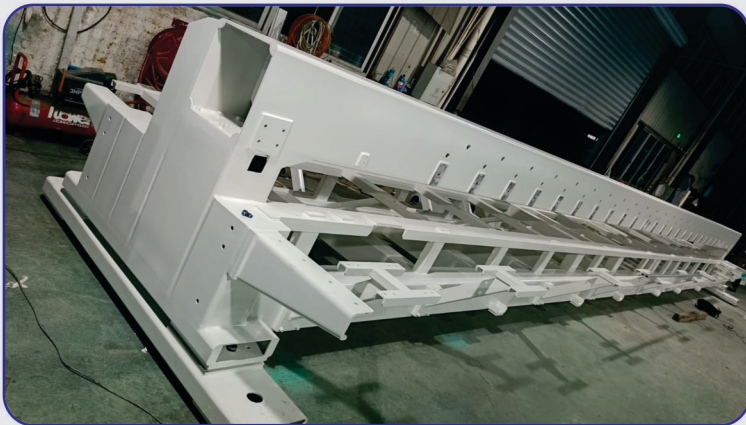

NEW TECHLONOGY BODY

BEAD DEVICE

MIX CHENILLE HIGH SPEED MACHINE

VR TECHNOLOGY

TM

LIPTON PRO
EMBROIDERY MACHINE

TECHNOLOGY MAKES MACHINES PERFECT

LIPTON PRO EMBROIDERY MACHINE