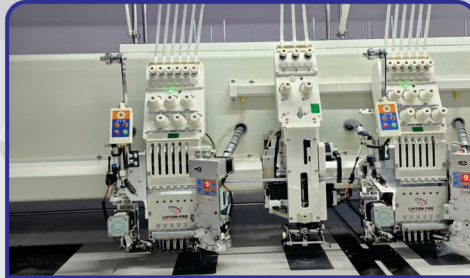

ओरीजन मशीन की पहेंचान

**BELIEVES IN
GROWING
TOGETHER**

LIPTON PRO

**COMPUTERIZED EMBROIDERY MACHINES
LASER CUTTING & MARKING MACHINES**

LIPTON PRO
EMBROIDERY MACHINE

LIPTON PRO
EMBROIDERY MACHINE

TECHNOLOGY MAKES MACHINES PERFECT

TUFTING KOREAN

TAPING MIX MACHINE

RAYNEN COMPUTER 10 YEAR WARRANTY

CODING TWIN SEQUENCE

8 SEQUENCE

8 STATION AUTOMATIC BOBBIN CHANGER

WIFI COMPUTER

MIX CHENILLE MACHINE

NEW TECHLONOGY BODY

BEAD DEVICE

MIX CHENILLE HIGH SPEED MACHINE

VR TECHNOLOGY

TM

LIPTON PRO
EMBROIDERY MACHINE

TECHNOLOGY MAKES MACHINES PERFECT

LIPTON PRO EMBROIDERY MACHINE