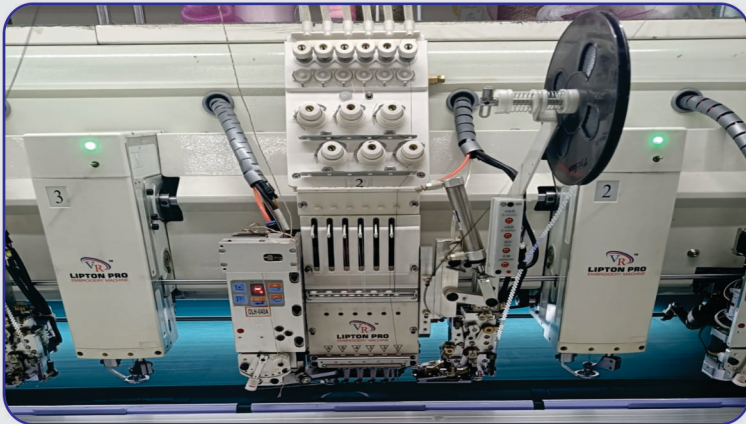

ओरीजन मशीन की पहेंचान

**BELIEVES IN
GROWING
TOGETHER**

LIPTON PRO

**COMPUTERIZED EMBROIDERY MACHINES
LASER CUTTING & MARKING MACHINES**

LIPTON PRO
EMBROIDERY MACHINE

LIPTON PRO
EMBROIDERY MACHINE

TECHNOLOGY MAKES MACHINES PERFECT

NEW TECHLONOGY BODY

BEAD DEVICE

MIX CHENILLE HIGH SPEED MACHINE

VR TECHNOLOGY

TM

LIPTON PRO
EMBROIDERY MACHINE

TECHNOLOGY MAKES MACHINES PERFECT

LIPTON PRO EMBROIDERY MACHINE

1200 RPM

1500 RPM

**Real
High Speed**

COMPUTERIZED EMBROIDERY MACHINE PRESSURE FOOT DRIVEN BY MOTOR

Head Off. Ahmedabad.

Shop No. G-28, Nilkanth Avenue, 2nd Floor, Near Palm Hotel,
Ring Road, B/h. National Handloom, Nikol-Odhav Road,
Ahmedabad-382350.